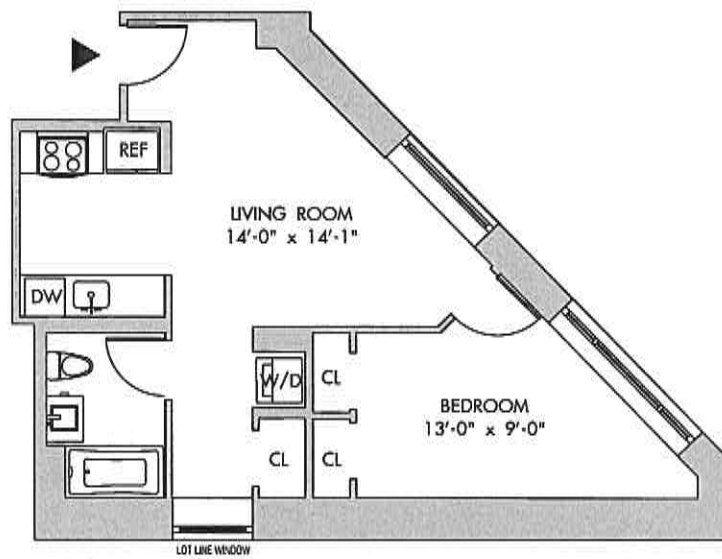

HERITAGE
DEAN STREET

1 BEDROOM
1 BATHROOM
656 SF