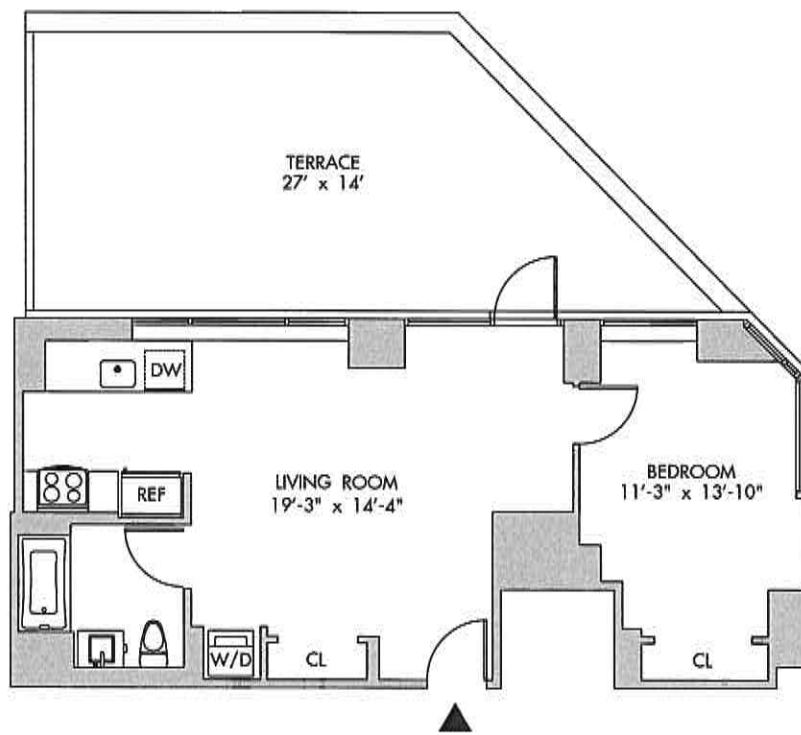

HERITAGE
DEAN STREET

1 BEDROOM + TERRACE
1 BATHROOM
684 SF