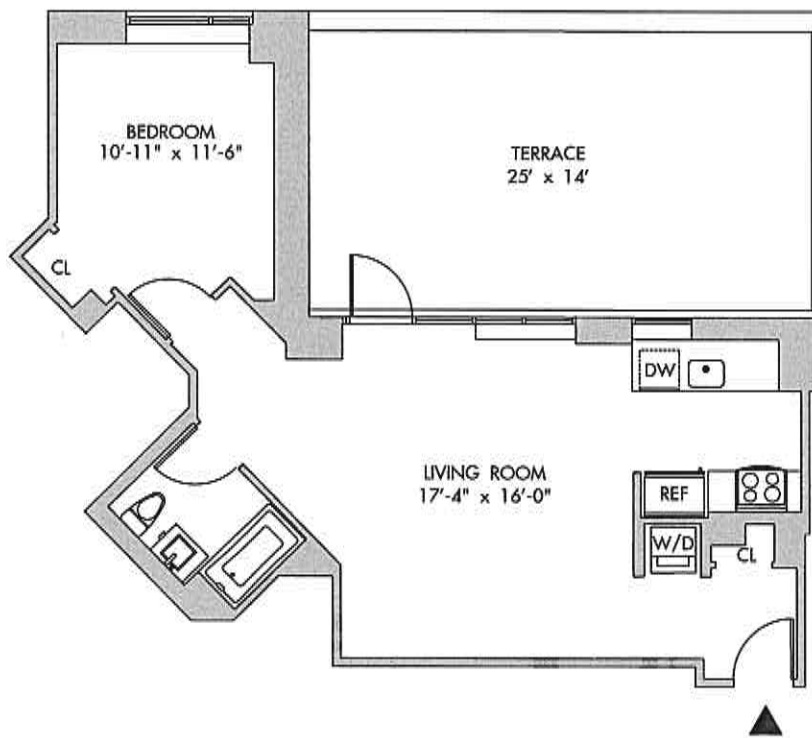

HERITAGE
DEAN STREET

1 BEDROOM + TERRACE
1 BATHROOM
750 SF