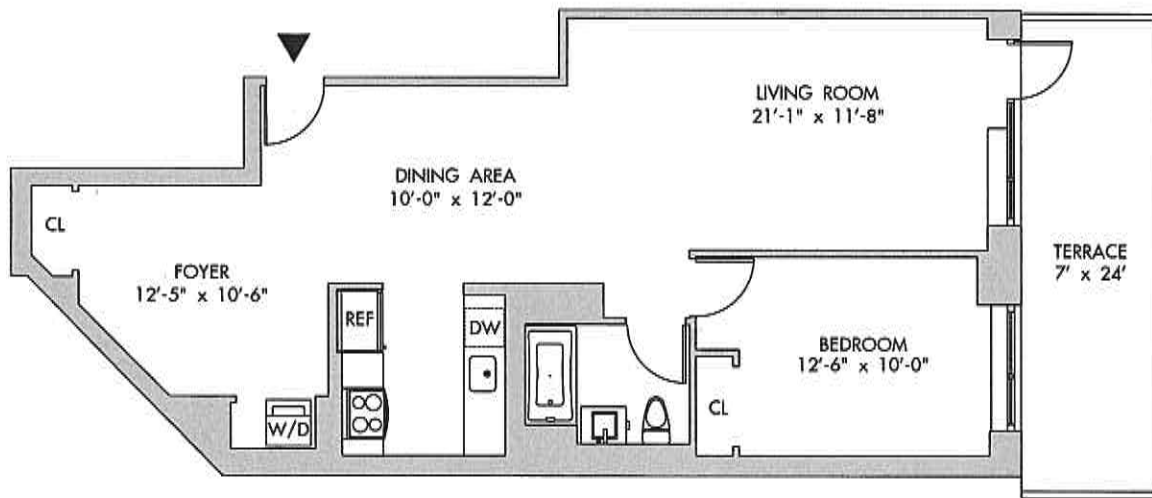

HERITAGE
DEAN STREET

DEAN STREET

1 BEDROOM + TERRACE
1 BATHROOM
993 SF