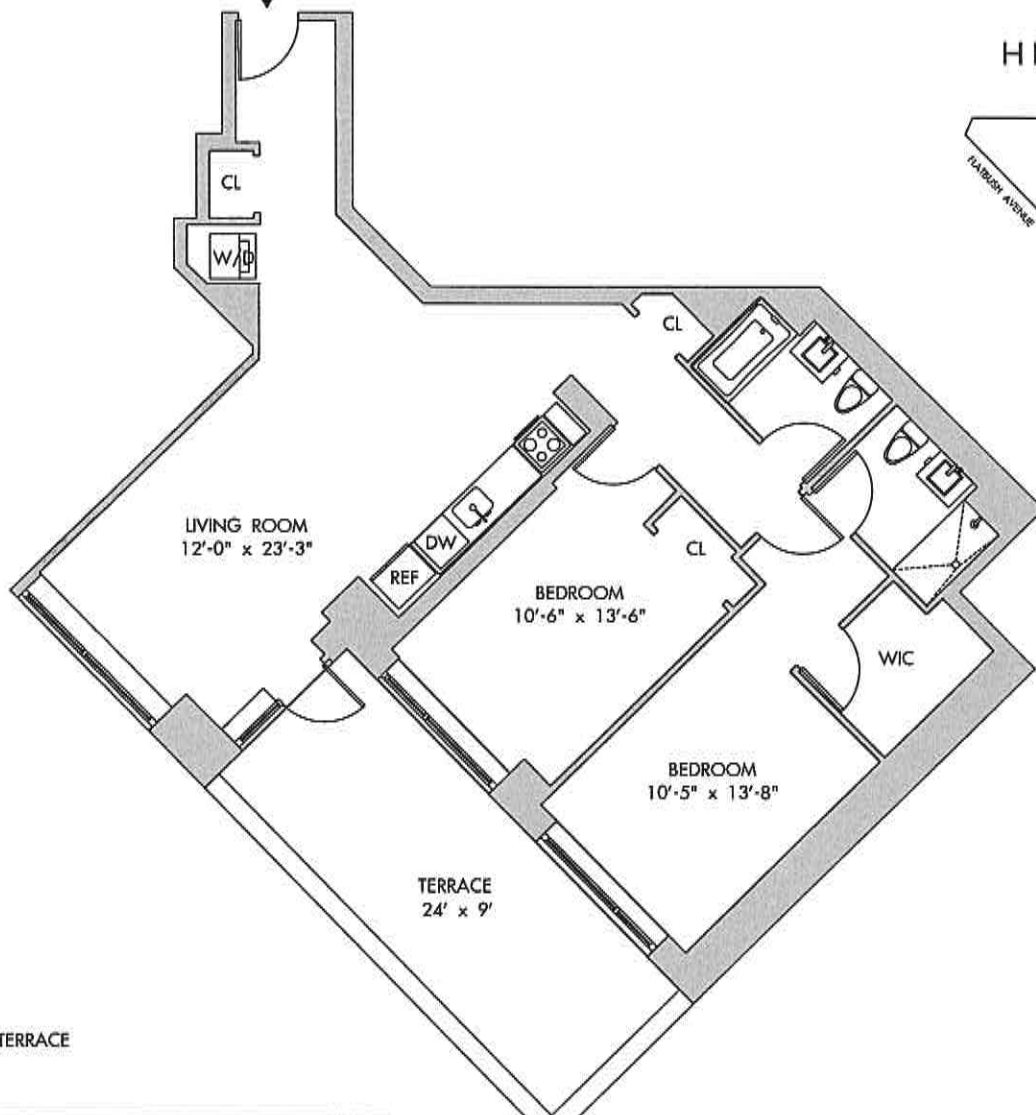

HERITAGE
DEAN STREET

DEAN STREET

2 BEDROOM + TERRACE
2 BATHROOM
1172 SF