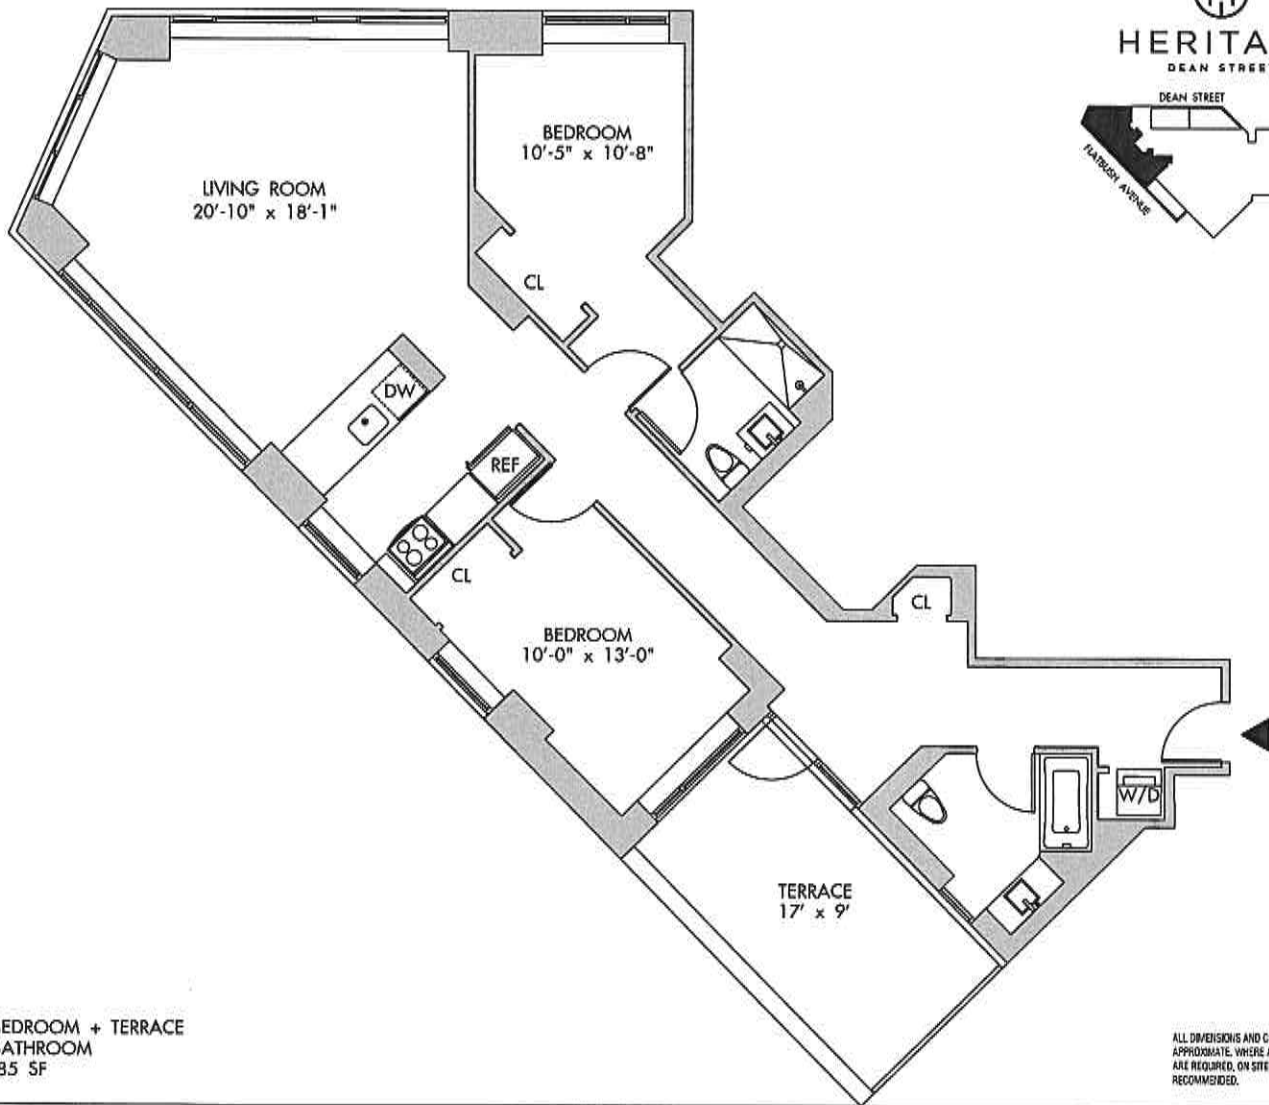

HERITAGE
DEAN STREET

2 BEDROOM + TERRACE
2 BATHROOM
1,285 SF

ALL DIMENSIONS AND CONDITIONS SHOWN ARE APPROXIMATE. WHERE ACCURATE DIMENSIONS ARE REQUIRED, ON SITE MEASUREMENTS ARE RECOMMENDED.